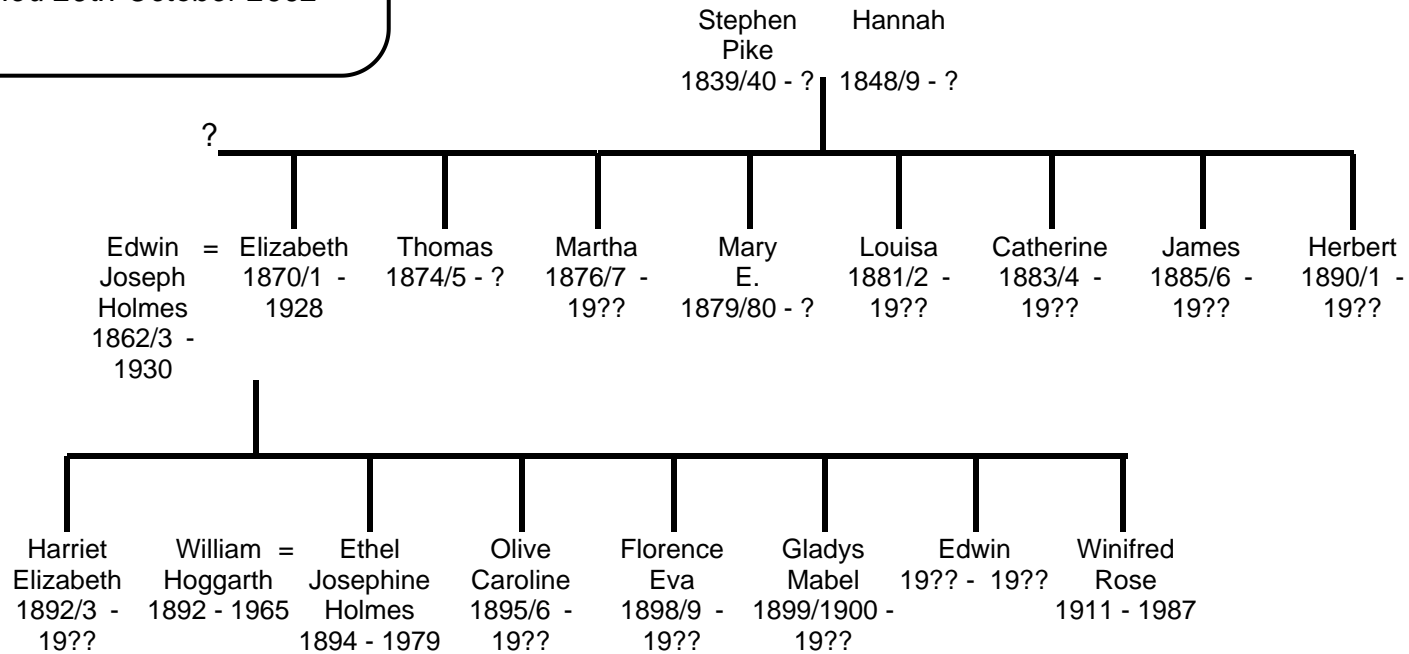

Pike forebears
compiled 29th October 2002

Elizabeth Pike was born in Paisley according to the 1881&1901 census.
All the other children appear to have been born in Lancaster. Stephen was born in Wennington and Hannah hailed from Liverpool.

Notes from Aunty Barbara

Elizabeth Pike
She had elder sister Louis (Louisa) who married and lived in London.
- *NB in fact younger*

Stephen Pike
(Father of Elizabeth, Grandfather of Ethel Josephine Holmes)
He was the one who drove a coach and four across Morecambe Bay.
In later life he delivered uniforms to larger houses.

Hannah pre-deceased Stephen Pike. He then lived with Edwin & Elizabeth. His son Thomas had brother(s) who joined the Fire Brigade somewhere in South Lancashire.